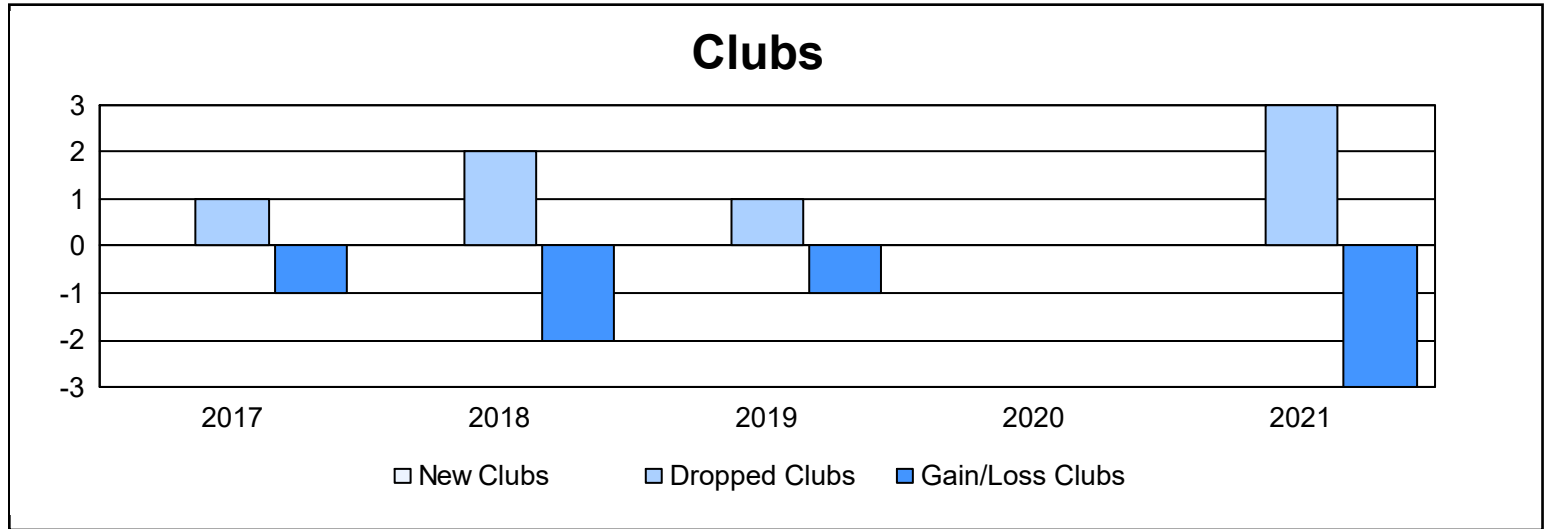

Year	New Clubs	Dropped Clubs	Gain/ Loss Clubs	New Members	Charter Members	Reinstate Members	Transfer Members	Total Member Added	Total Members Dropped	Gain/ Loss Members
2016-2017	0	1	-1	126	2	9	6	143	202	-59
2017-2018	0	2	-2	93	1	15	3	112	189	-77
2018-2019	0	1	-1	91	2	4	9	106	145	-39
2019-2020	0	0	0	99	0	7	13	119	144	-25
2020-2021	0	3	-3	137	0	12	4	153	179	-26
<b>Average</b>	<b>0</b>	<b>1</b>	<b>-1</b>	<b>109</b>	<b>1</b>	<b>9</b>	<b>7</b>	<b>127</b>	<b>172</b>	<b>-45</b>

### Membership Composition June 2021 Cumulative