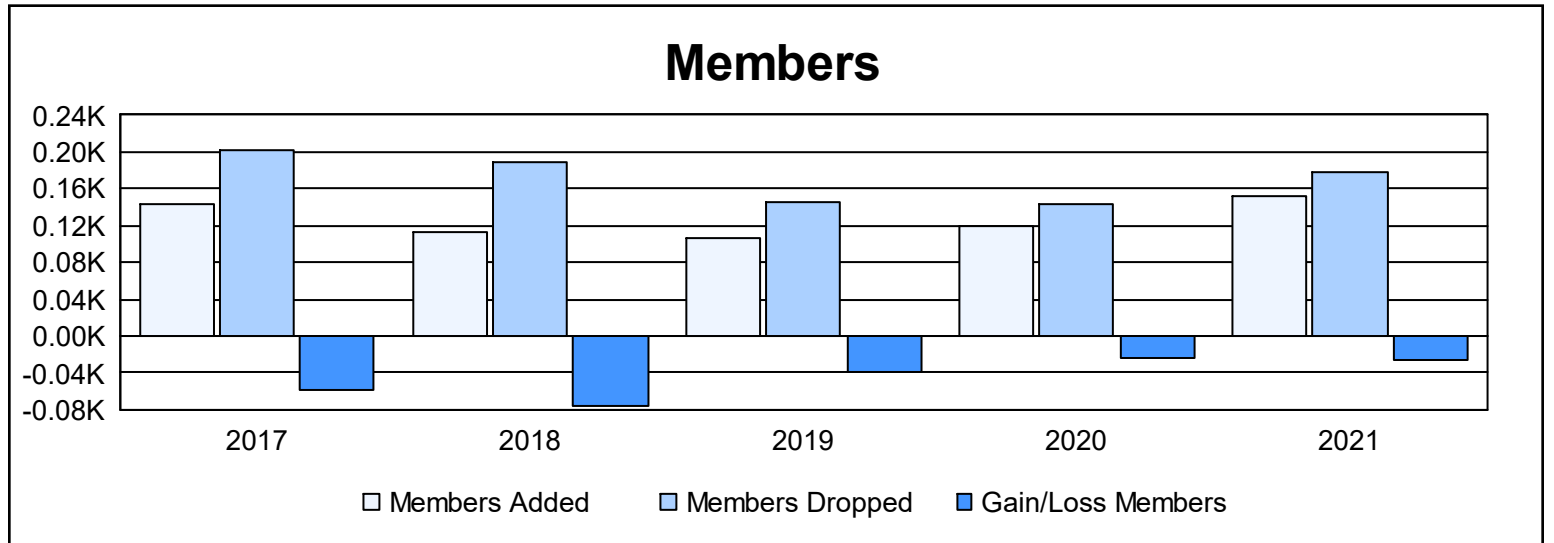

Year	New Clubs	Dropped Clubs	Gain/ Loss Clubs	New Members	Charter Members	Reinstate Members	Transfer Members	Total Member Added	Total Members Dropped	Gain/ Loss Members
2016-2017	0	1	-1	126	2	9	6	143	202	-59
2017-2018	0	2	-2	93	1	15	3	112	189	-77
2018-2019	0	1	-1	91	2	4	9	106	145	-39
2019-2020	0	0	0	99	0	7	13	119	144	-25
2020-2021	0	3	-3	137	0	12	4	153	179	-26
<b>Average</b>	<b>0</b>	<b>1</b>	<b>-1</b>	<b>109</b>	<b>1</b>	<b>9</b>	<b>7</b>	<b>127</b>	<b>172</b>	<b>-45</b>

### Membership Composition June 2021 Cumulative